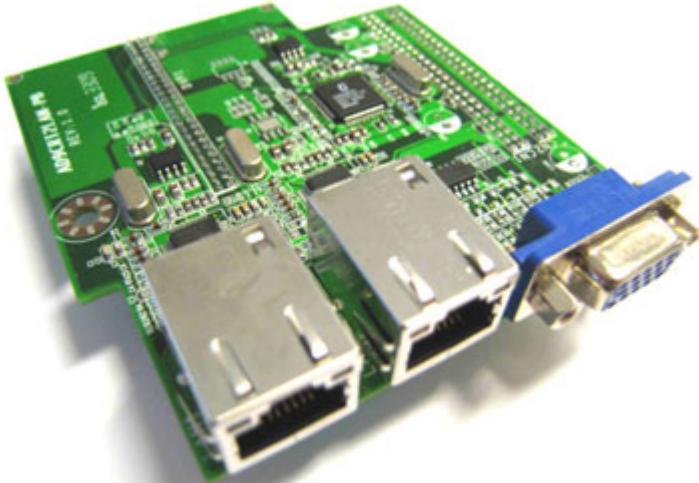

49.95 EUR
incl. 19% VAT, plus [shipping](#)

- JAD9CRT2LAN

Support:  [Specifications \[EN\]](#) |  [Compability chart](#)

Adapter-Board for Jetway NF92-270-LF Mini-ITX Board with AD-Connector :
- 2x LAN + 1x DSUB-15 VGA

- * On board Dual Realtek RTL8111DL Gigabit LAN for 2nd/3rd LAN
- * On board Chronitel CH7317A Chipset for 2nd VGA output